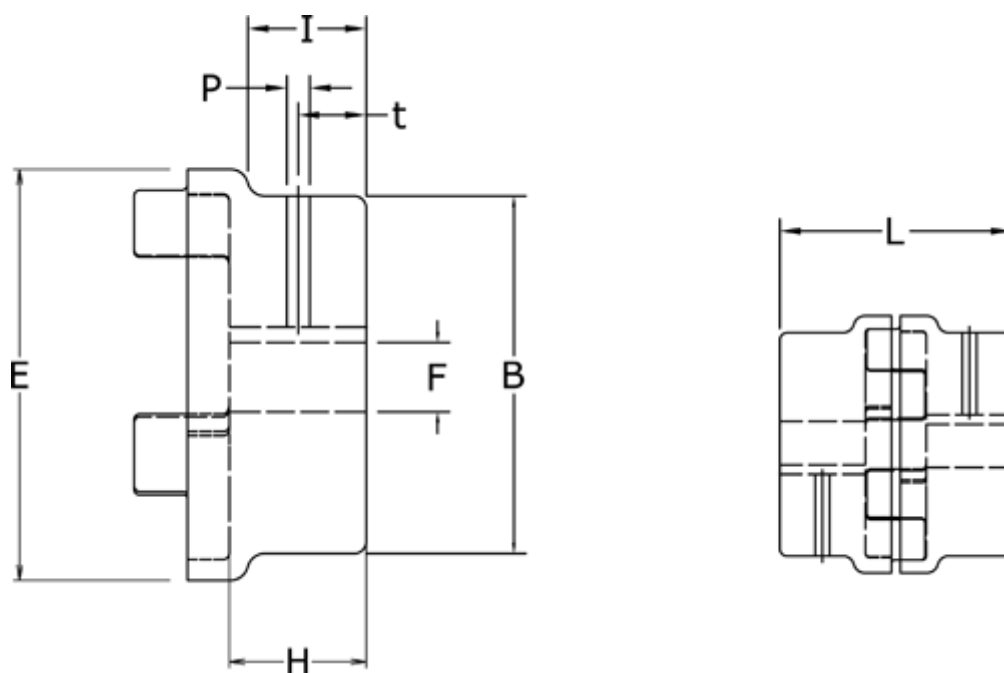

Data Sheet

Article number: 3304024AAL19

Description: Coupling hub 24/32A

ALU Aluminium, Bore 19H7 mm w/keyway & setscrew

Measures

B = 40

E = 55

F = 19

H = 30

I = 24

L = 78

P = M5

t = 10